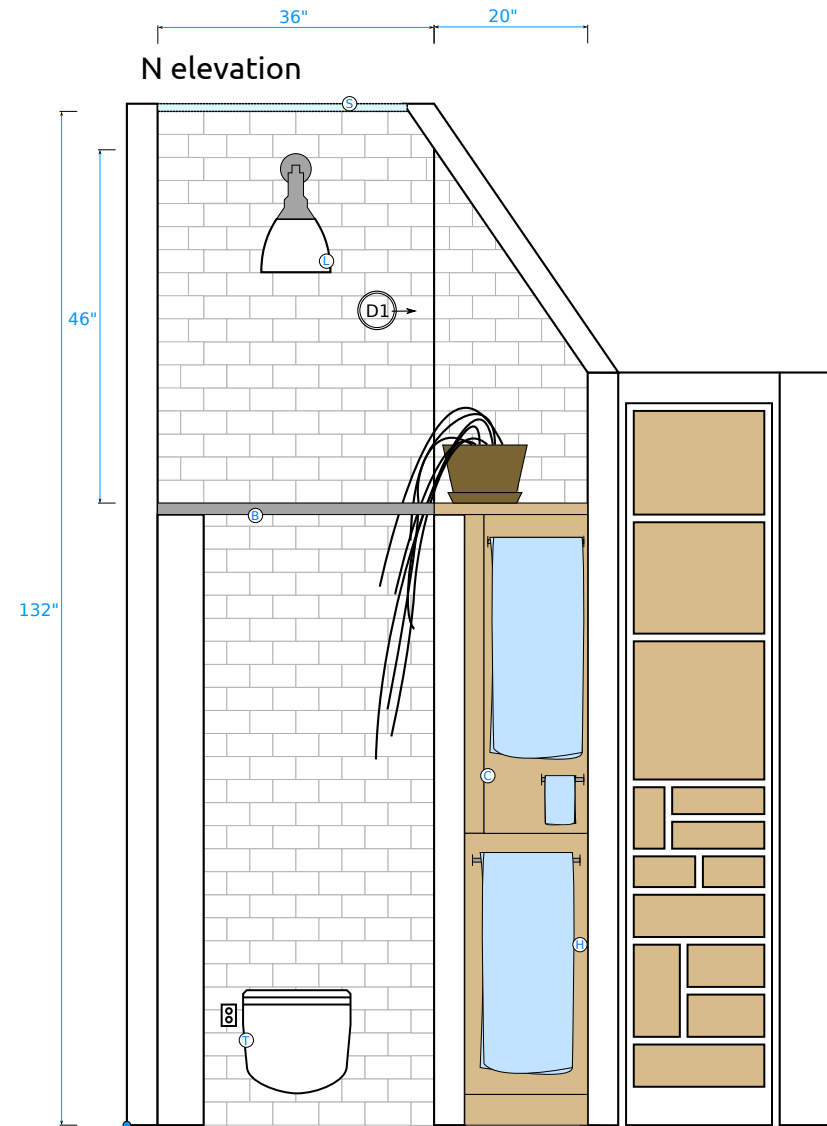

Bergstrom/Fujimoto  
1723 Cabrillo #A

Bathroom, view A

### Fixtures / appliances

- B - bi-fold door: Knappe and Vogt BIF series hardware
- C - cabinet: Grass Tiarnós or sim. hardware
- L - light: Duncan 3602-1W PW-WH
- H - hamper: tilt-out cabinet Hafele 547.42.994
- P - toilet paper roll holder, DIY; 6" w x 8" d x 72" h
- S - skylight: Velux
- T - toilet: Toto Aquia CWT418MFG-2#01  
Toto S300e Washlet SWS74#01  
Toto DuoFit in-wall tank WT151M / WT152M

### Tile estimate

- 3x6 G1 68.5 sq/ft**
- north wall main expanse = 36 x 132 = 4752
- section above hamper = 46 x 20 = 920
- toilet east wall = 41 x 132 = 5412
- obstructions
- shelf cutout = 26.5 x 46 = (1219)