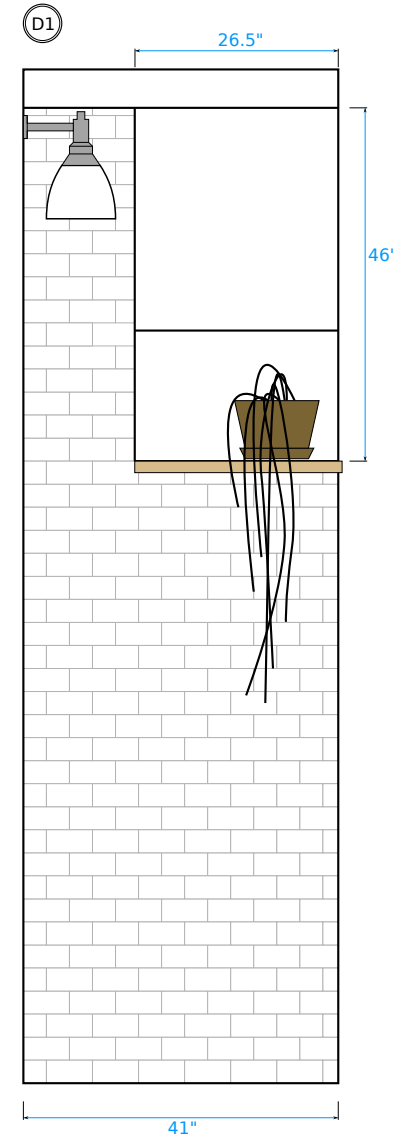

Bergstrom/Fujimoto  
1723 Cabrillo #A

Bathroom, view A

### Fixtures / appliances

- B - bi-fold door: Knappe and Vogt BIF series hardware
- C - cabinet: Grass Tiarnós or sim. hardware
- L - light: Duncan 3602-1W PW-WH
- H - hamper: tilt-out cabinet Hafele 547.42.994
- P - toilet paper roll holder, DIY; 6" w x 8" d x 72" h
- S - skylight: Velux
- T - toilet: Toto Aquia CWT418MFG-2#01  
Toto S300e Washlet SWS74#01  
Toto DuoFit in-wall tank WT151M / WT152M

### Tile estimate

- 3x6 G1 68.5 sq/ft**
- north wall main expanse = 36 x 132 = 4752
- section above hamper = 46 x 20 = 920
- toilet east wall = 41 x 132 = 5412
- obstructions
- shelf cutout = 26.5 x 46 = (1219)