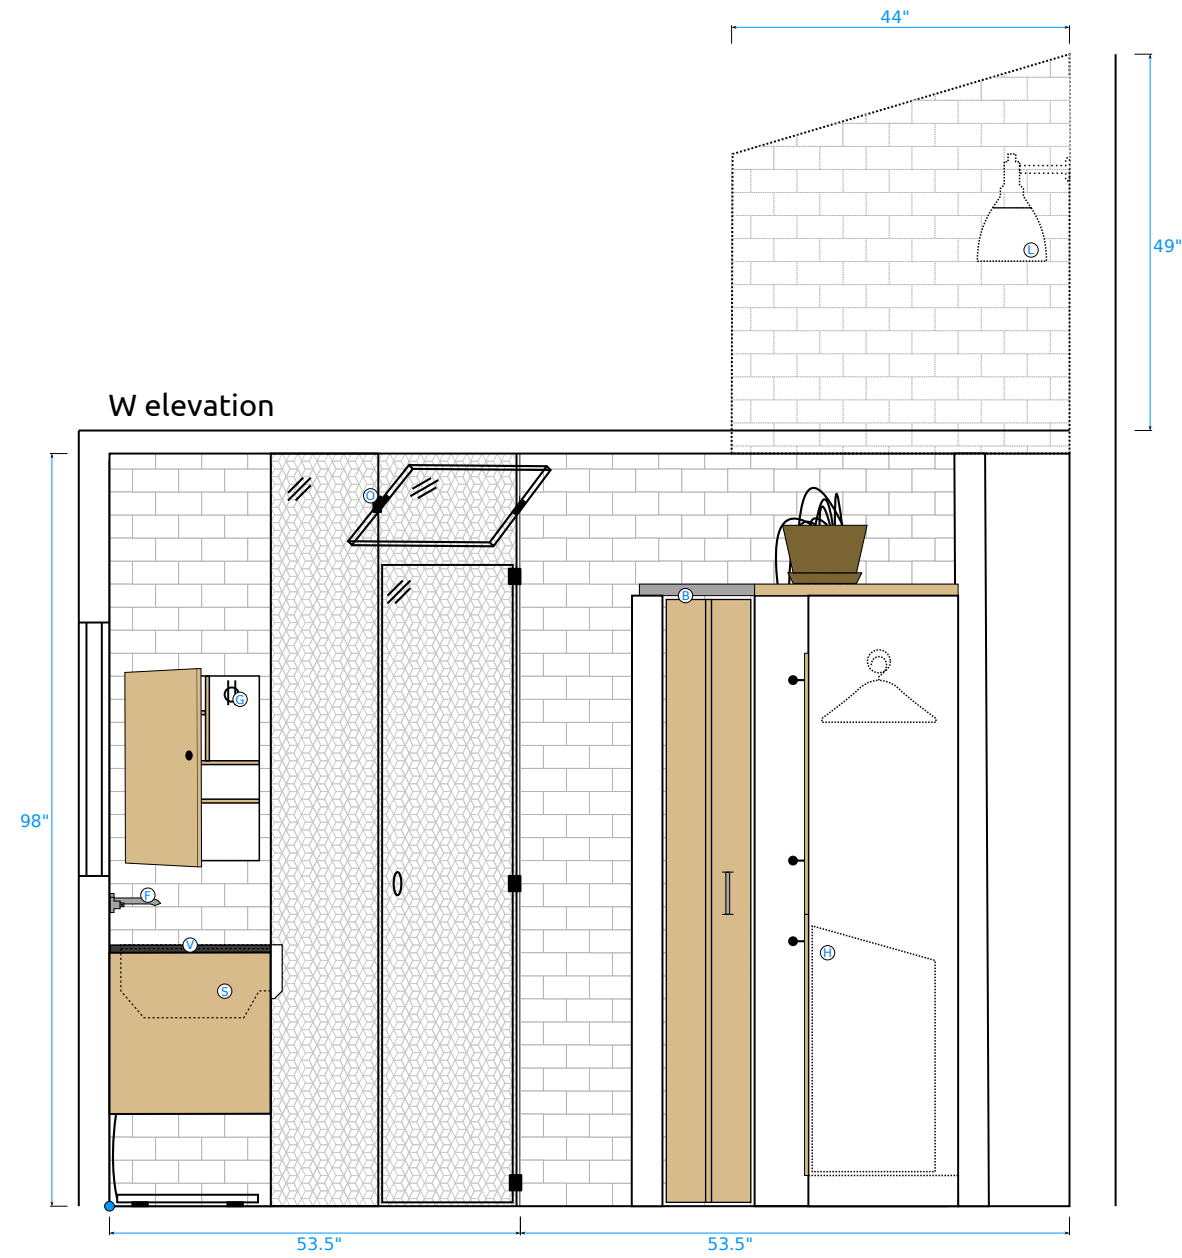

Bergstrom/Fujimoto  
1723 Cabrillo #A

Bathroom, view D

### Fixtures / appliances

B - bi-fold door: Knappe and Vogt BIF series hardware  
F - faucet: Kohler Purist chrome wall mount KT14413-4-CP  
G - single-pane glass back for medicine cabinet  
H - hamper: tilt-out cabinet, Hafele 547.42.994  
L - light: Duncan 3602-1W PW-WH  
O - operable transom: US Horizon C-PMT135-C  
S - sink: Native Trails Classic in Brushed Nickel #CP5568  
V - vanity: PaperStone Slate

### Tile estimate

**3x6 G1 3052 = 51.4 sq/ft**

west wall main expanse = 53.5 x 98 = 5243  
west wall toilet extension = 49 x 44 = 2156  
(stub wall at L not included in this view)

**Mural Alabaster 5243 = 36.4 sq/ft**

west wall total area = 53.5 x 98 = 5243